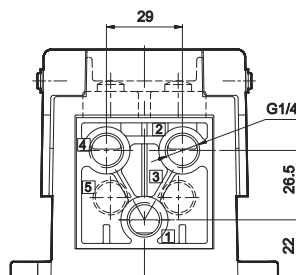

1 - Inlet, 2,4 - Outlet, 3,5 - Exhaust

Ordering No	DP055F61
Symbol