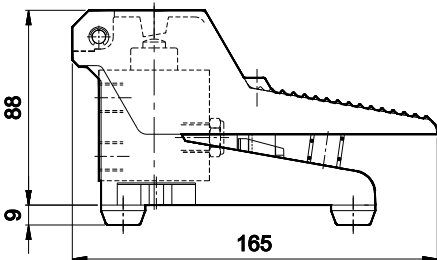

How to Order

While ordering Foot operated valve with lock, mention the ordering number given in the corresponding tables.

Subject to change