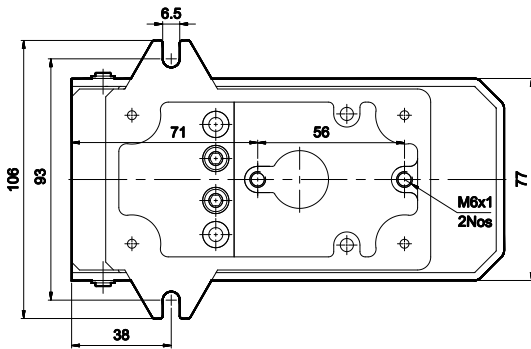

FOOT OPERATED VALVE

Series DP

Cat No DP - 01 - 03 - B

3 / 2 Foot operated valve