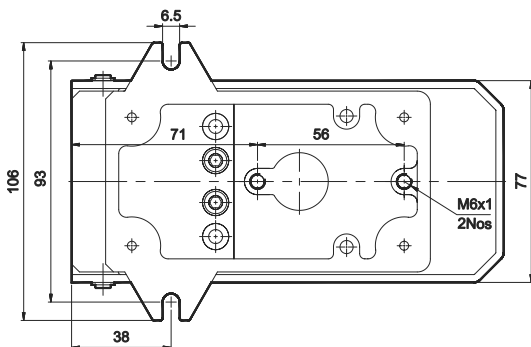

5 / 2 Foot operated valve