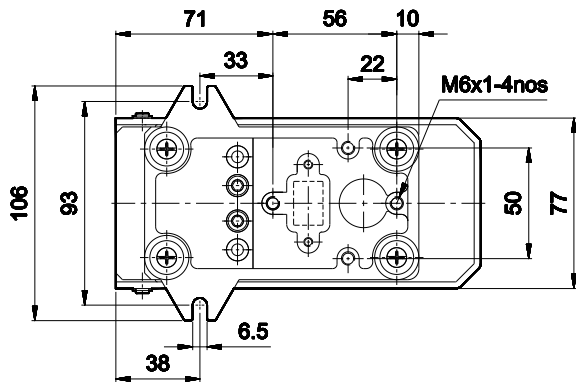

FOOT OPERATED VALVE

Series DP

Cat No DP - 01 - 03 - B

3 / 2 Foot operated valve with lock

1 - Inlet, 2 - Outlet, 3 - Exhaust

Ordering No	DP035L61	DP045L61
Type	Normally open	Normally closed
Symbol