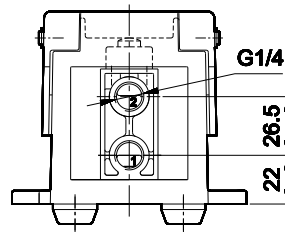

FOOT OPERATED VALVE

Series DP

Cat No DP - 01 - 03 - B

3 / 2 Foot operated valve with lock

1 - Inlet, 2 - Outlet, 3 - Exhaust

Ordering No	DP035L61	DP045L61
Type	Normally open	Normally closed
Symbol		

5 / 2 Foot operated valve with lock

1 - Inlet, 2,4 - Outlet, 3,5 - Exhaust

Ordering No	DP055L61
Symbol	

How to Order

While ordering Foot operated valve with lock, mention the ordering number given in the corresponding tables.

Subject to change