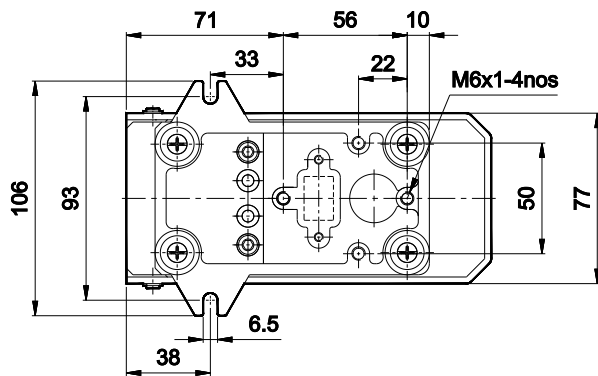

5 / 2 Foot operated valve with lock

1 - Inlet, 2,4 - Outlet, 3,5 - Exhaust

Ordering No	DP055L61
Symbol