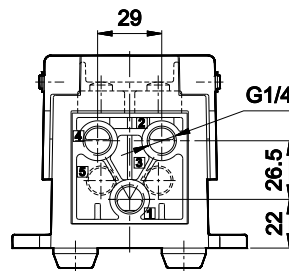

## 3 / 2 Foot operated valve with lock

1 - Inlet, 2 - Outlet, 3 - Exhaust

Ordering No	DP035L61	DP045L61
Type	Normally open	Normally closed
Symbol		

## 5 / 2 Foot operated valve with lock

1 - Inlet, 2,4 - Outlet, 3,5 - Exhaust

Ordering No	DP055L61
Symbol	